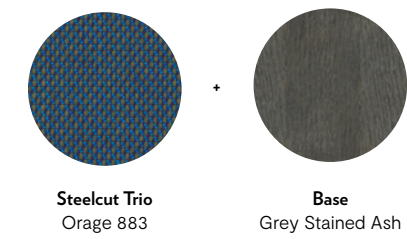

Steelcut Trio
Orage 883