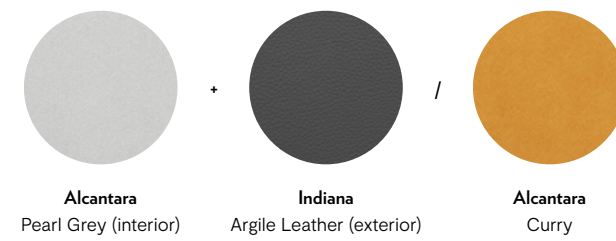

Ottoman, Noé Duchaufour-Lawrance

Swiveling Armchair H 26 3/4" W 39 1/2" D 36 1/2" SH 14 1/2" / H 68 W100 D 93 SH 37cm