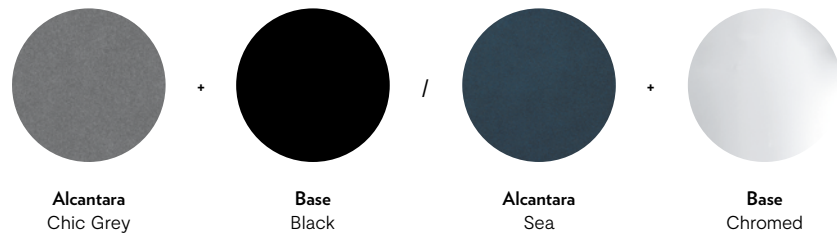

Alcantara
Chic Grey

Base
Black

Alcantara
Sea

Base
Chromed