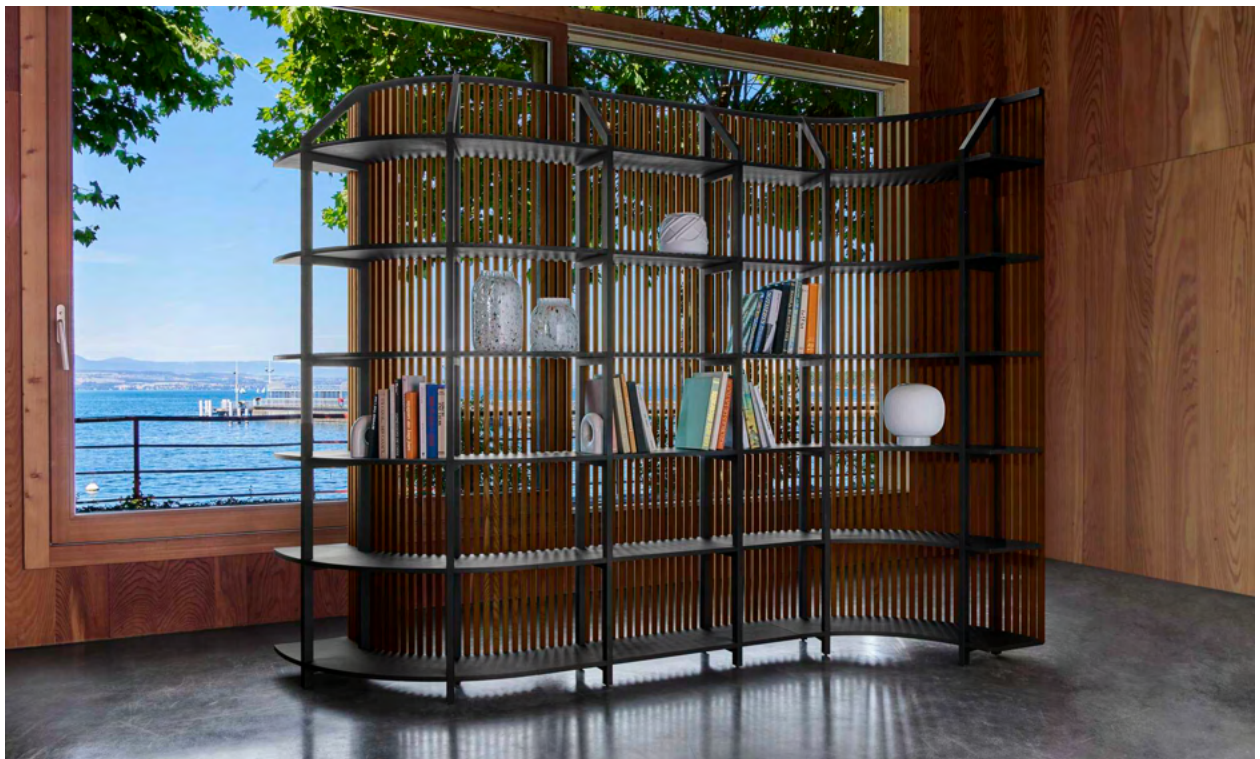

FLOOR
SAMPLE!

MARECHIARO BOOKCASES

19,950

~~30,650~~

FLOOR
SAMPLE!

PEBBLE
WALNUT COFFEE TABLE

2,650

~~3,890~~